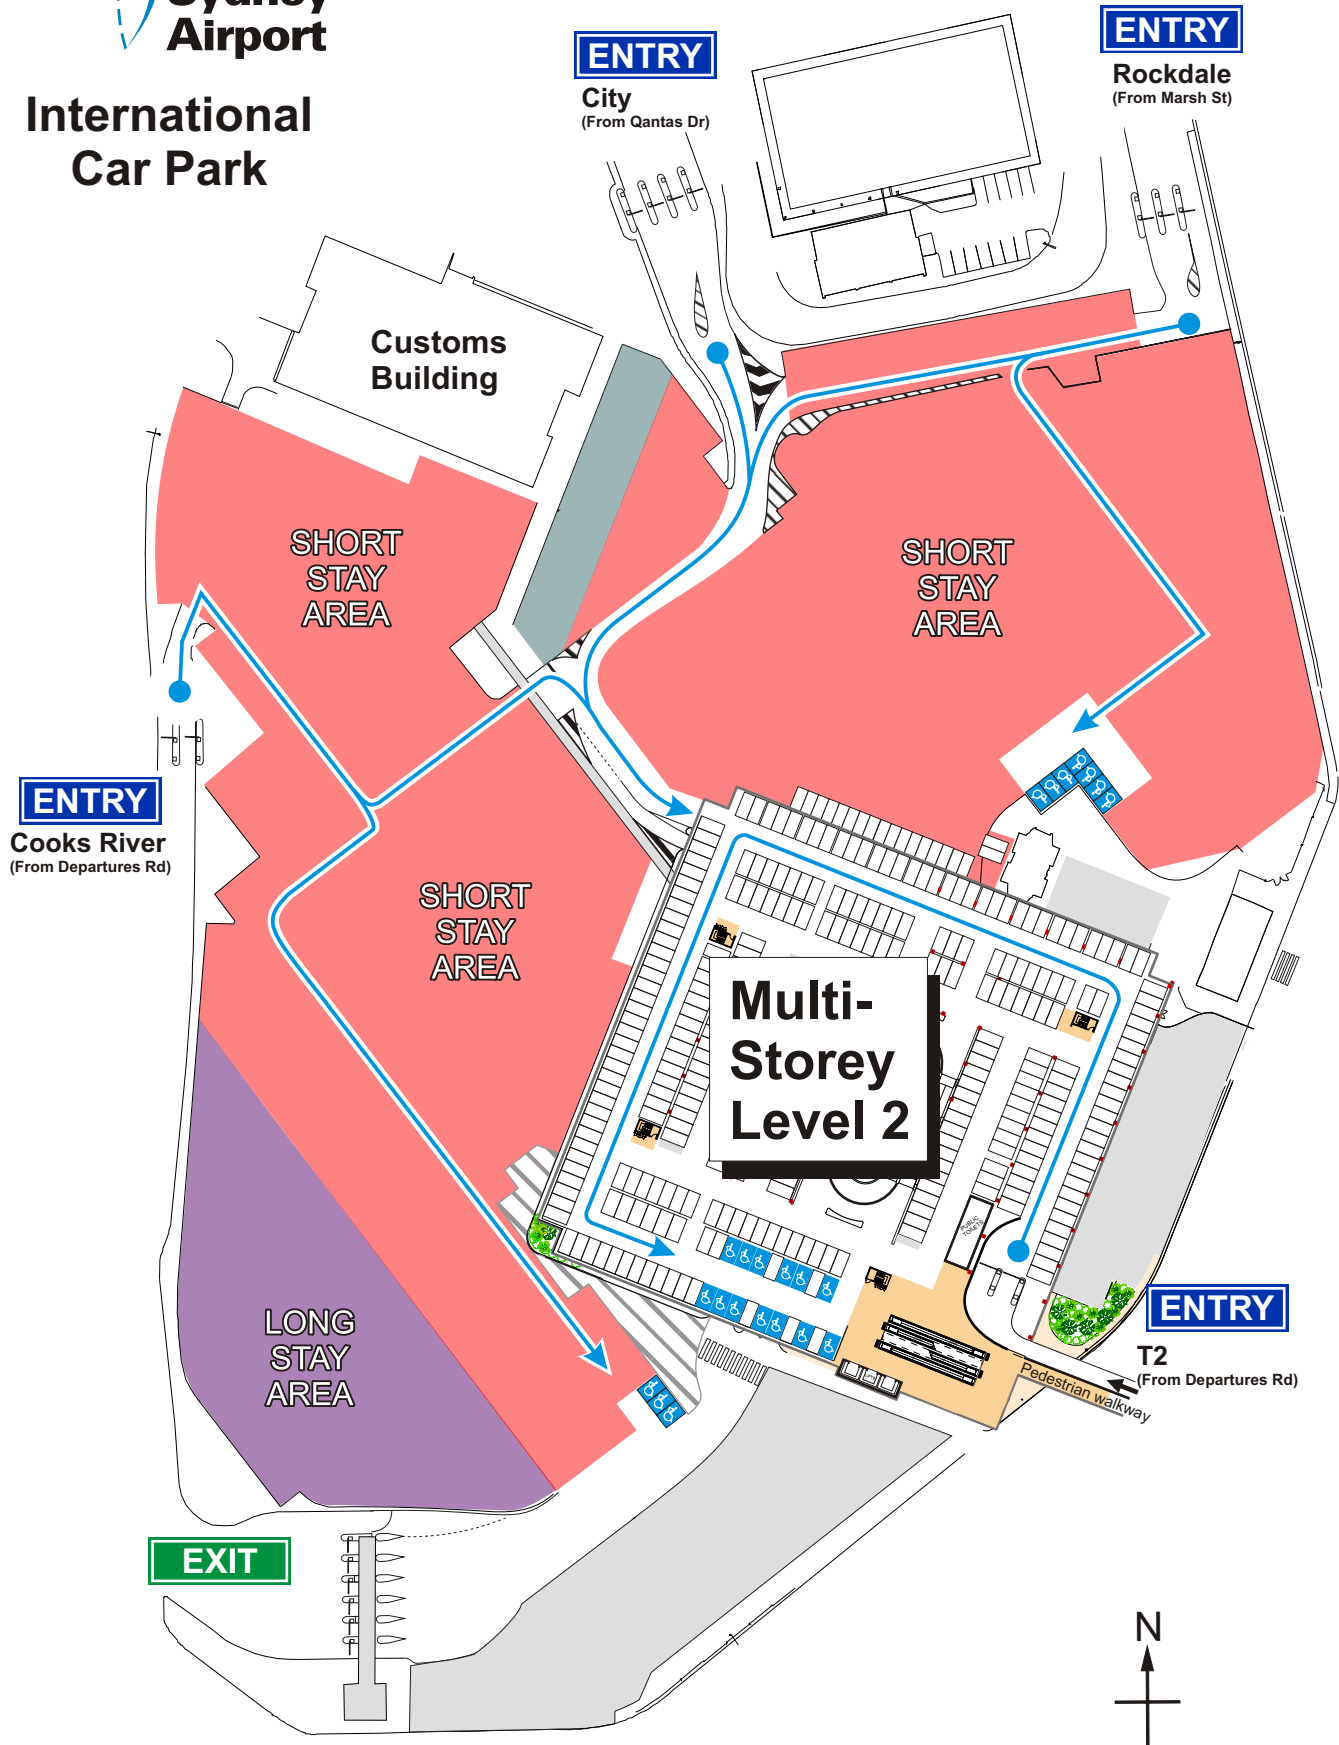

International Car Park

ENTRY
City
(From Qantas Dr)

ENTRY
Rockdale
(From Marsh St)

ENTRY
Cooks River
(From Departures Rd)

ENTRY
T2
(From Departures Rd)

EXIT

Multi-Storey Level 2